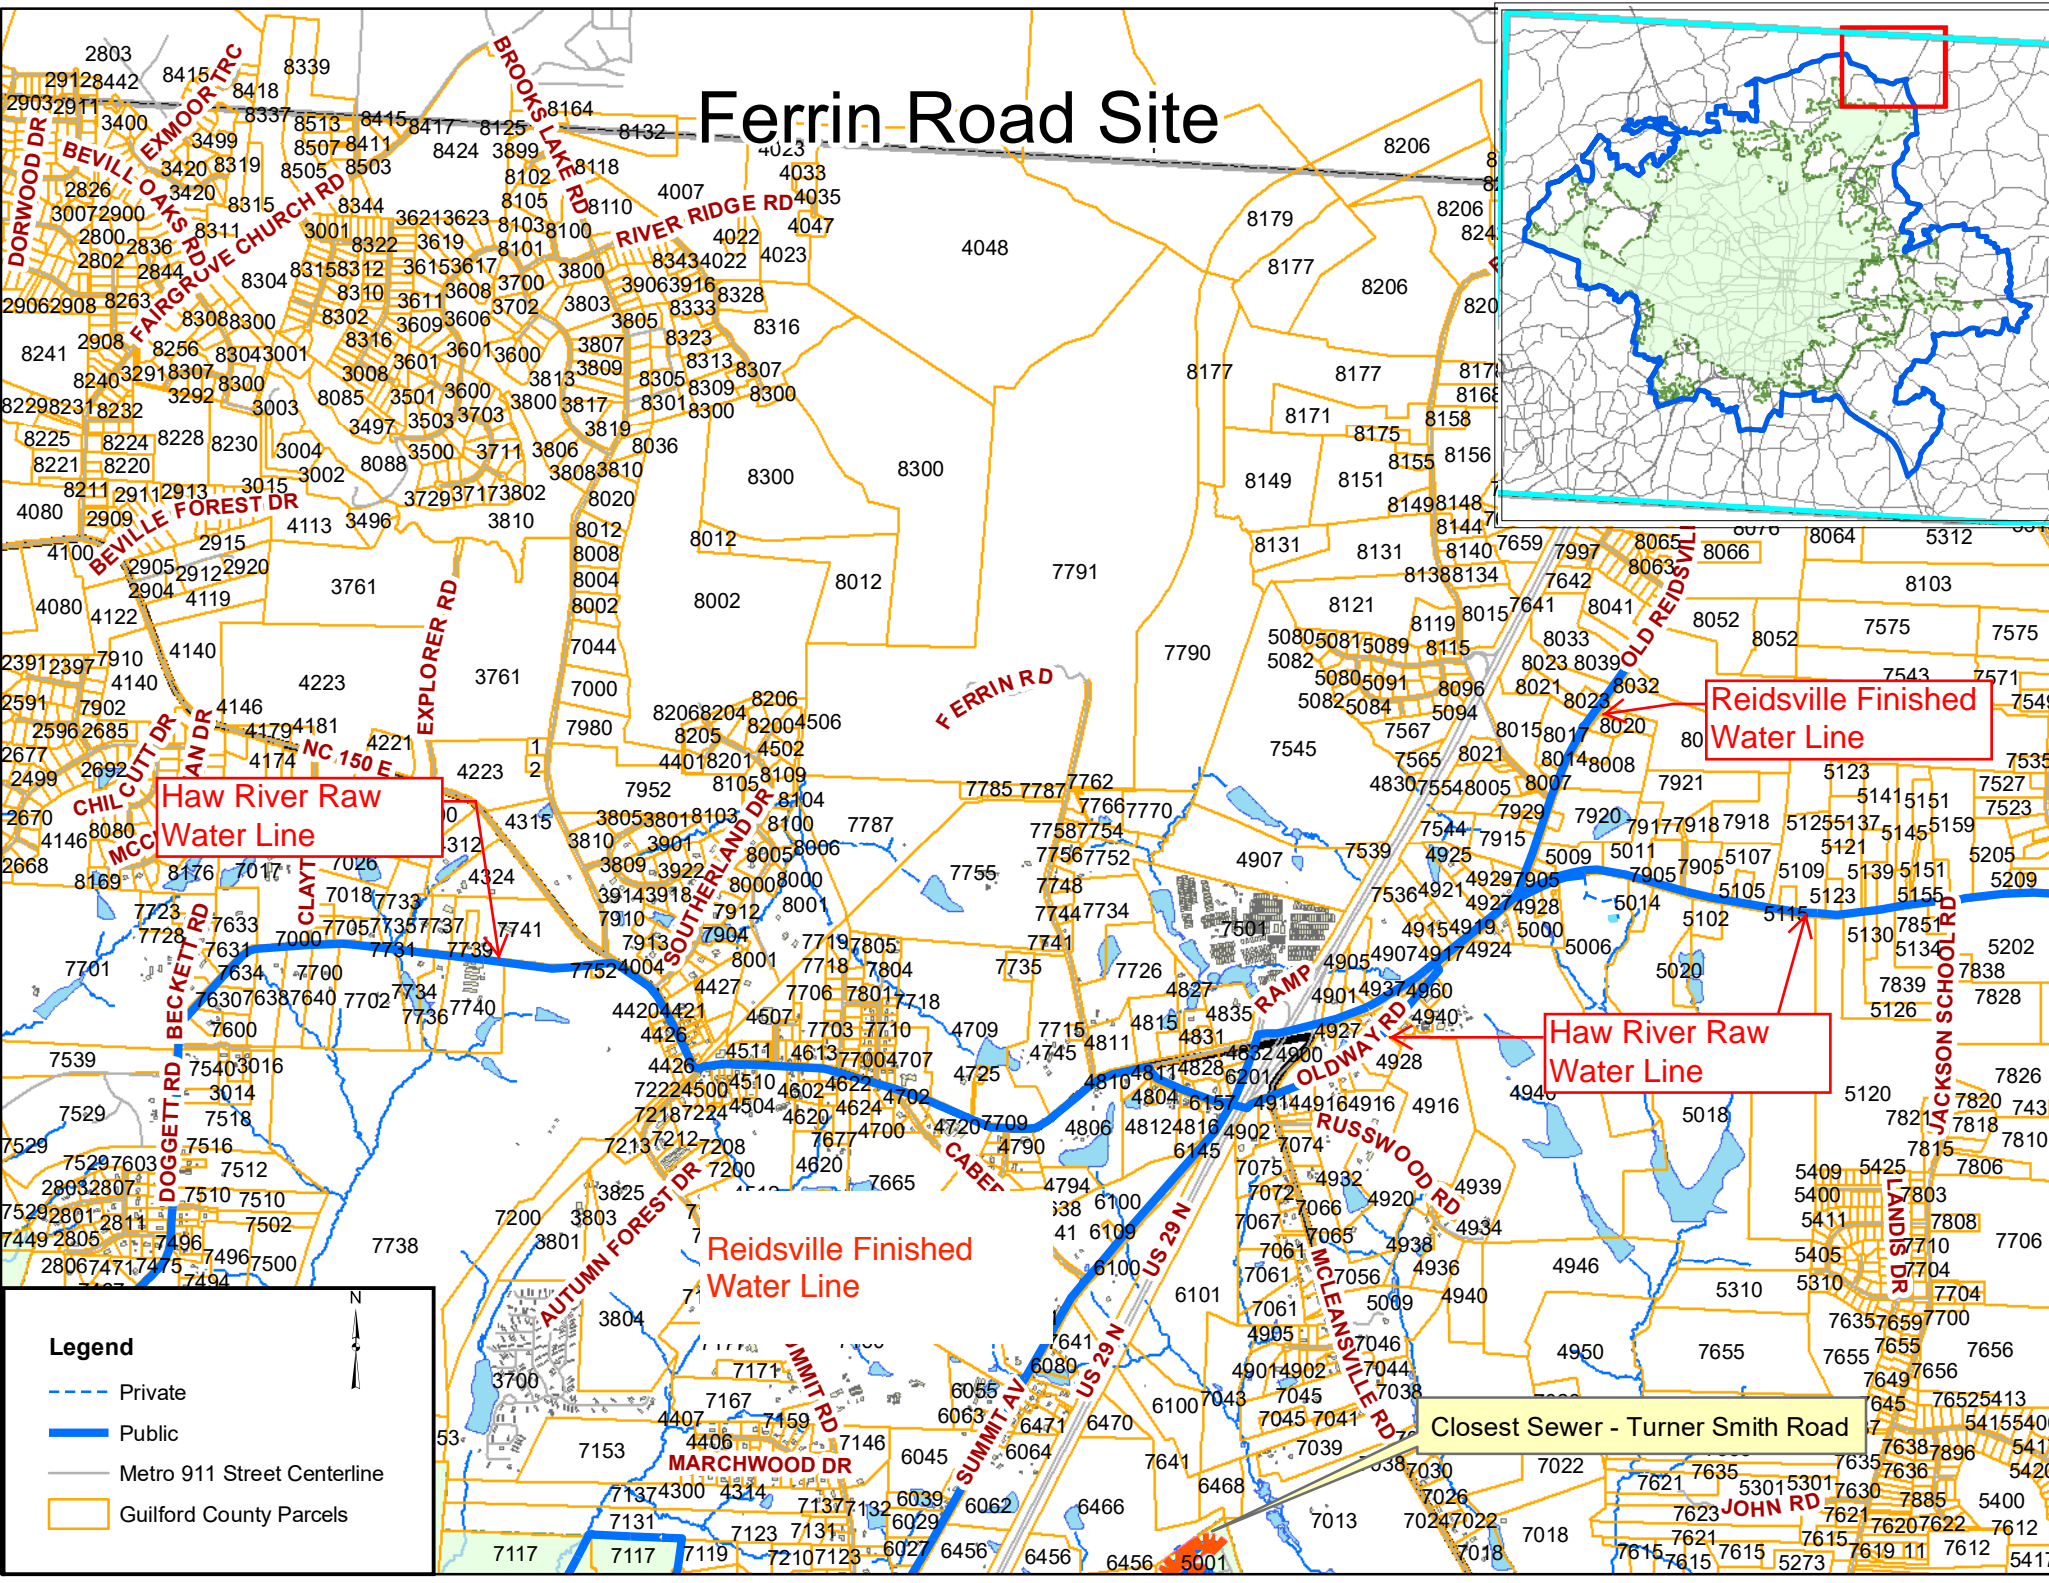

Ferrin Road Site

Legend

- Private
- Public
- Metro 911 Street Centerline
- Guilford County Parcels

Reidsville Finished Water Line

Haw River Raw Water Line

Haw River Raw Water Line

Reidsville Finished Water Line

Closest Sewer - Turner Smith Road