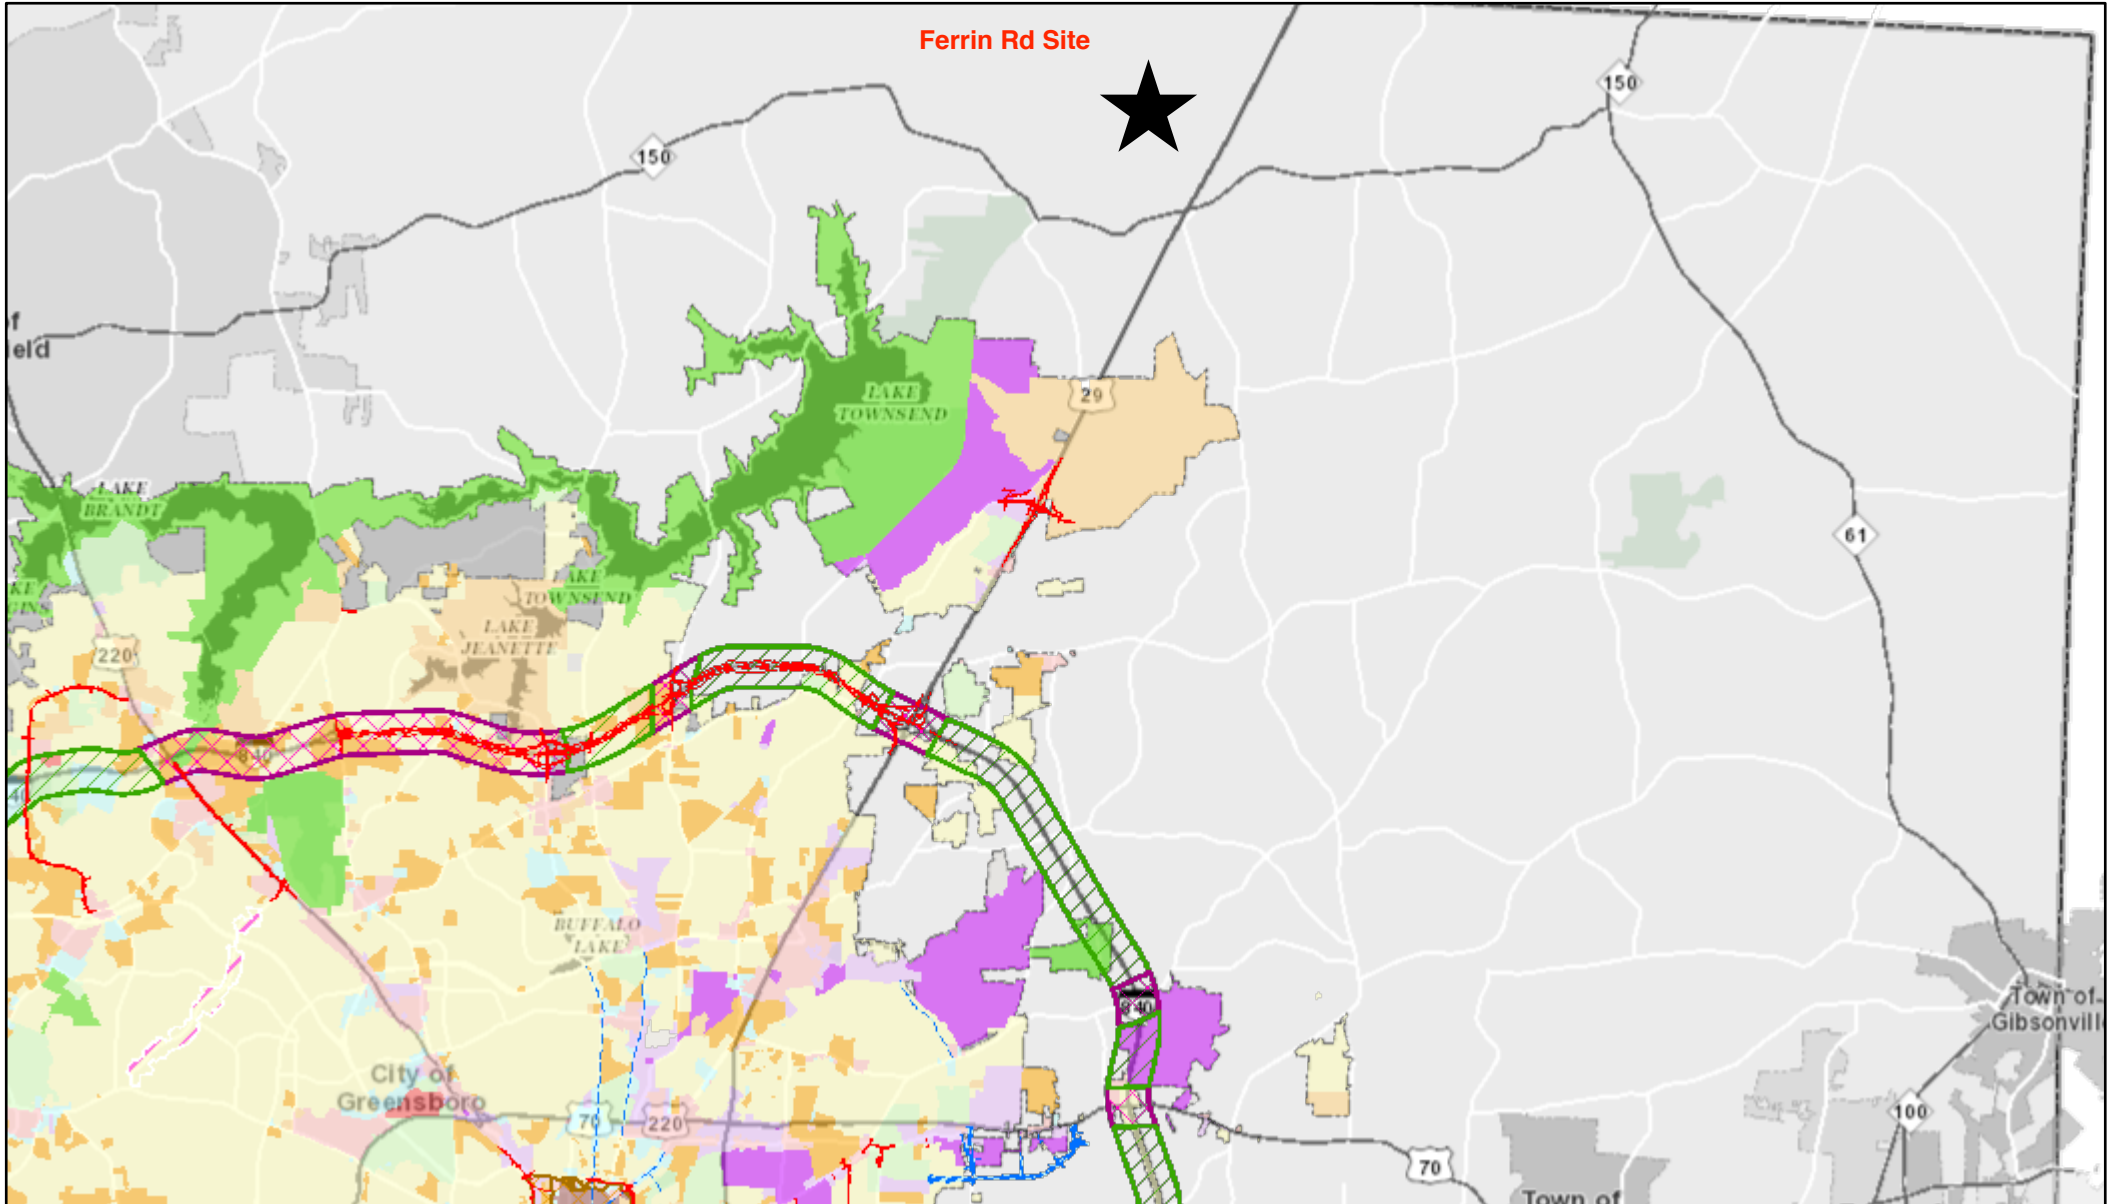

ArcGIS Web Map

8/28/2020, 3:52:27 PM

Greensboro Zoning Districts

- | | | | | | | | |
|--|------------------------------------|--|------------------|--|------------------|--|---------------------------|
| | Agricultural | | Commercial | | Light Industrial | | Neighborhood Support |
| | Parkland and Natural Resource Area | | Central Business | | Heavy Industrial | | University Mixed Use |
| | Public and Institutional | | Business Park | | Mixed Use | | Single-family Residential |
| | | | Office | | Auto-Oriented | | Multi-family Residential |

1:144,448

0 1 2 4 mi

0 1.5 3 6 km

Greensboro GIS Division, Greensboro Planning Dept.