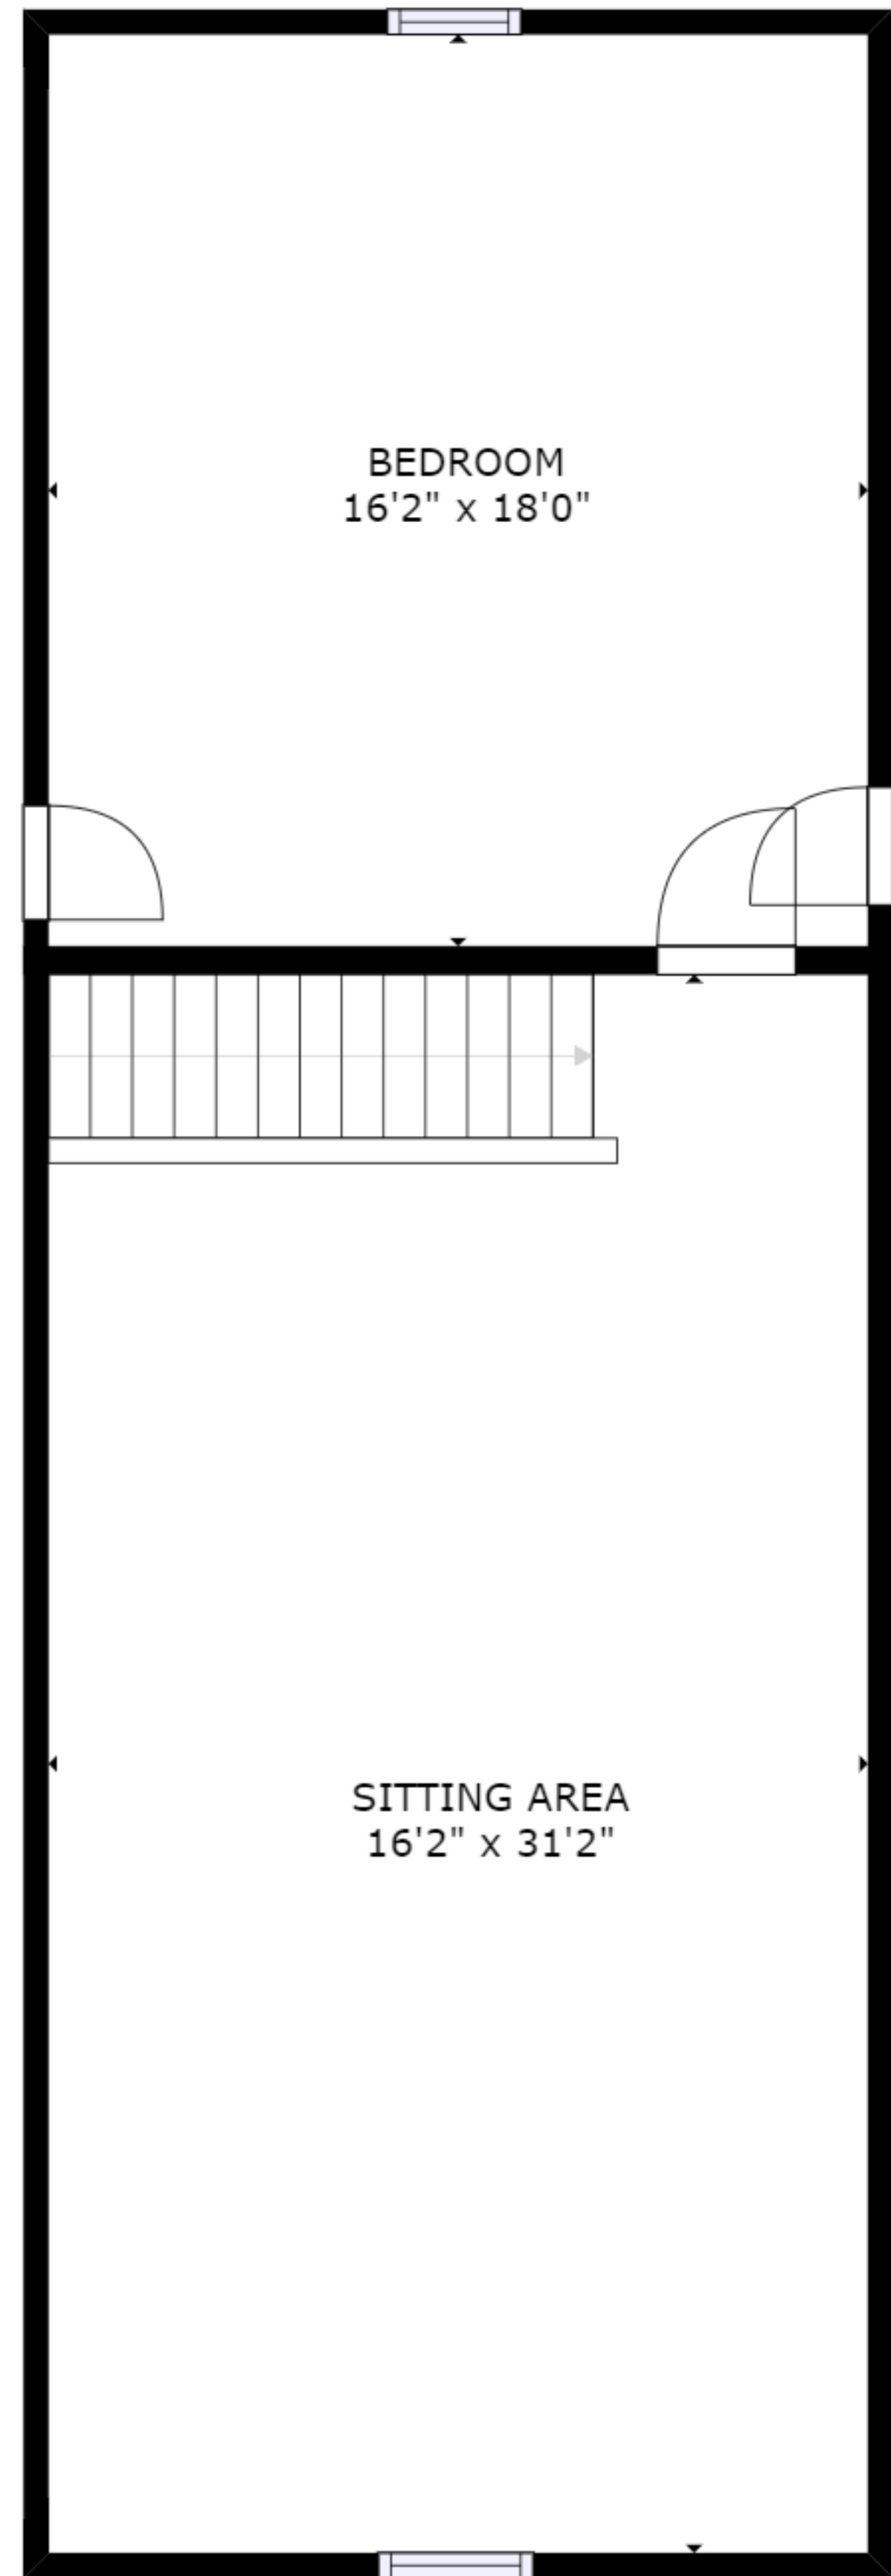

FLOOR 1

FLOOR 2

GROSS INTERNAL AREA
 FLOOR 1: 2448 sq ft, FLOOR 2: 806 sq ft
 EXCLUDED AREAS: , GARAGE: 707 sq ft
 TOTAL: 3253 sq ft

SIZES AND DIMENSIONS ARE APPROXIMATE, ACTUAL MAY VARY.